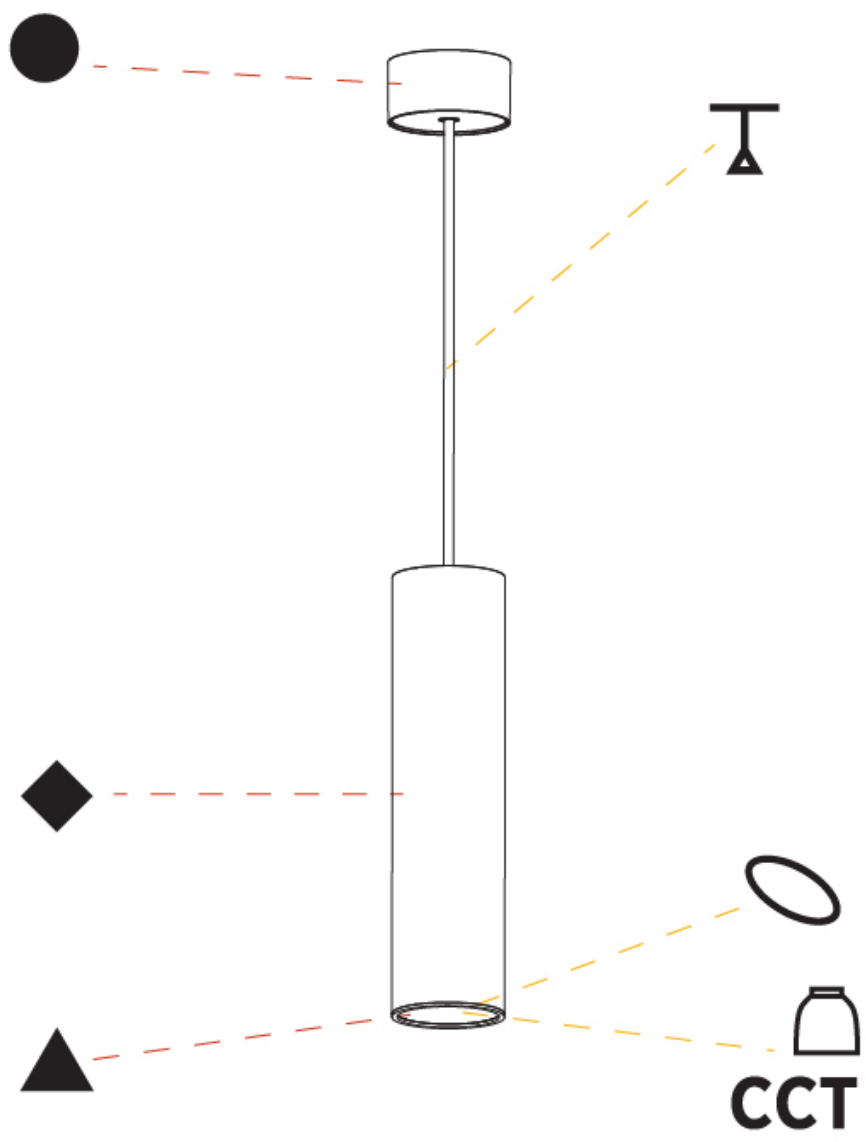

HANGOVER MONOPOINT SURFACE CANOPY SUSPENSION

A300166-

PROJECT
TYPE
SPECIFIER
QUANTITY
DATE